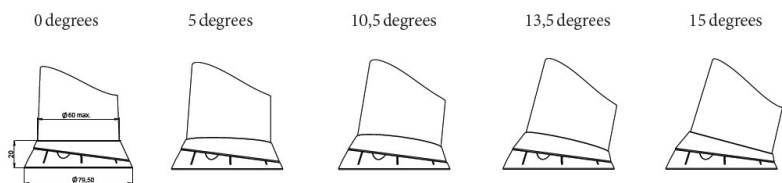

PRODUCT SHEET

Description:

"Twist 'n Turn" Leg Connector, M10, Black PA, W/Angle Adjustment in 5 Positions - 0, 5,5, 10,5, 13,5 or 15 Degree, Max Leg, Size $\phi 60$ mm, For M10 Hangerbolt

Item number:

06.11.130-0

Units	Box	Carton	HS Code	Barcode
Set	4	180	3926909790	 5704866479707

PATENTED