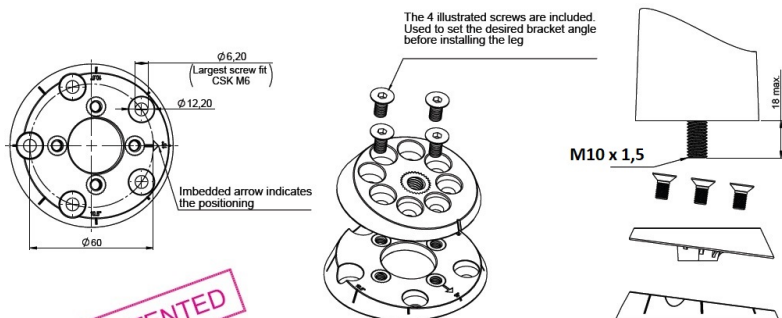

PRODUCT SHEET

Description:

"Twist 'n Turn" Leg Connector, M10, Black PA, W/Angle Adjustment in 5 Positions - 0, 5,5, 10,5, 13,5 or 15 Degree, Max Leg, Size $\phi 60$ mm, For M10 Hangerbolt

Item number:

06.11.130-0

Units	Box	Carton	HS Code	Barcode
Set	4	180	3926909790	 5704866479707

PATENTED